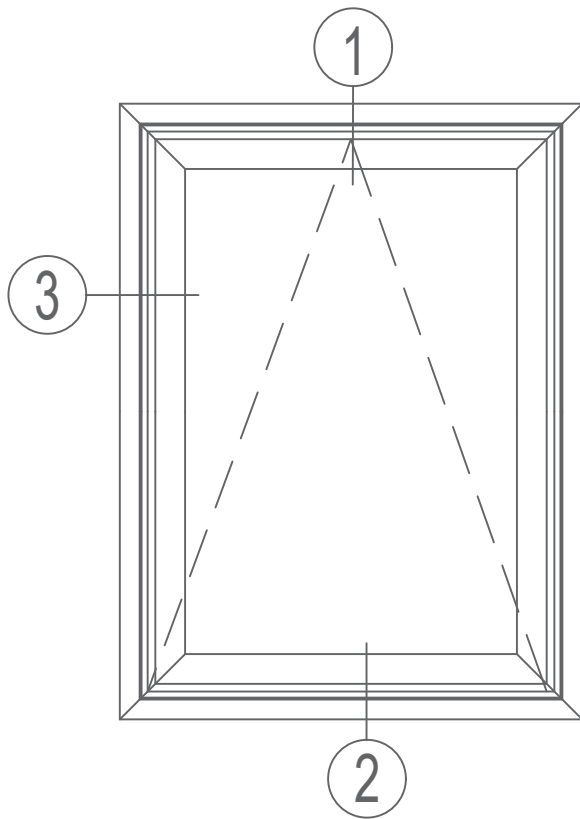

800 SERIES 2" AWNING